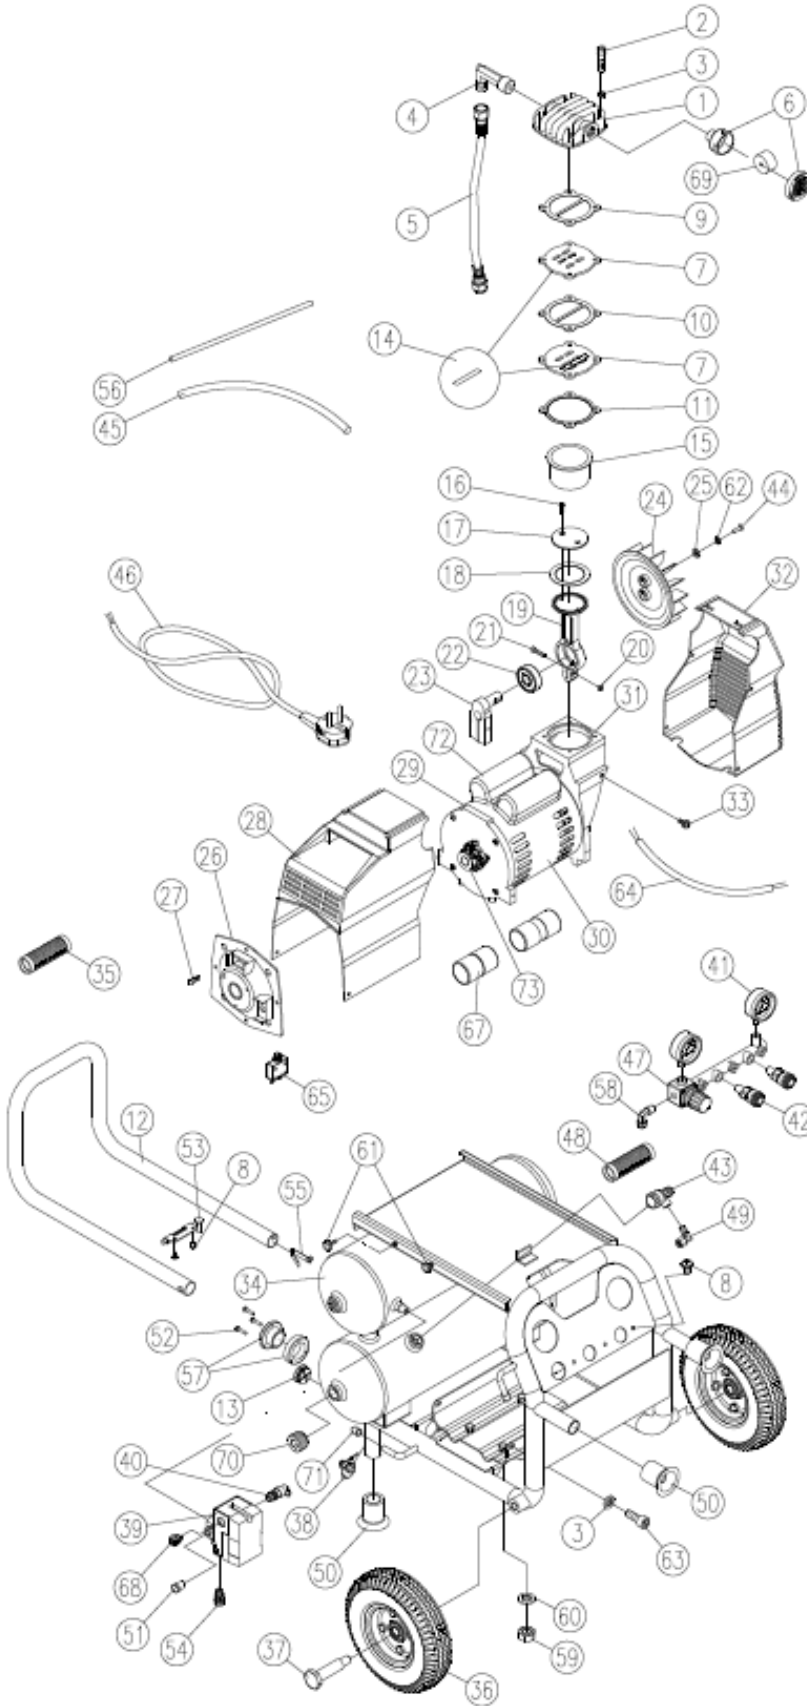

ESSVE C 16/10 Art: 713940.

Ref. Nr.:	DESCRIPTION	ESSVE Art No.:	Pcs/Pack:
1	Cylinder head		
2	In six-angle bolt	901249	4
3	Spring washer		
4	Exhaust elbow		
5	Exhaust tube ass'y	901235	1
6	Air filter	901337	1
7	Inlet & exhaust valve seat	901201	2
8	Bolt		
9	Cylinder head packing	901221	1
10	Inlet & exhaust valve seat packing	901225	1
11	Valve seat packing	901227	1
12	Handle		
13	Tube Plug		
14	Inlet & exhaust valve plate	901203	2
15	Cylinder	901209	1
16	Round-head bolt	901251	2
17	Ring press plate	901199	1
18	Piston ring plate	901307	1
19	Piston rod	901245	1
20	Nut		
21	In six-angle bolt		
22	Bearing	901241	1
23	Crankshaft		
24	Fan	901273	1
25	Plate washer		
26	Rear cover		
27	Round-head bolt		
28	Plastic cover	901277	1
29	Motor rear		
30	Motor rear		
31	Crankcase		
32	Plastic front cover	901271	1
33	Six head bolt		
34	Air tank		
35	Rubber handle		
36	Tank wheel	901255	2
37	Six head bolt	901247	2
38	Drain hook	901269	1
39	Pressure switch	901267	1
40	Saftey valve	901257	1
41	Pressure gauge	901265	2
42	Quick coupler		
43	Check valve	901261	1
44	In six-angle bolt		
45	Nylon unloading tube	901239	1
46	Power wire		
47	Regulator valve	901263	1
48	Rubber handle		
49	Unloading elbow		
50	Tank feet	901279	2
51	Plug		
52	Tread cutting screw		
53	Spring nips		
54	Nipple		
55	Spring nips	901291	1
56	Unloading tube assembly (1/4)	901339	1
57	Flex cover		
58	Elbow		
59	Nut		
60	Spring washer		
61	Out six-angle bolt		
62	Spring washer		
63	In six-angle bolt		
64	Cable wire		
65	Overload switch	901281	1
66	Start capacitor	901285	1
67	Run capacitor	901289	1
68	Strain relief clip		
69	Air filter (element only)	901205	1
70	Plug		
71	Cup		
72	Capacitor cover		
73	Centrifugal switch		